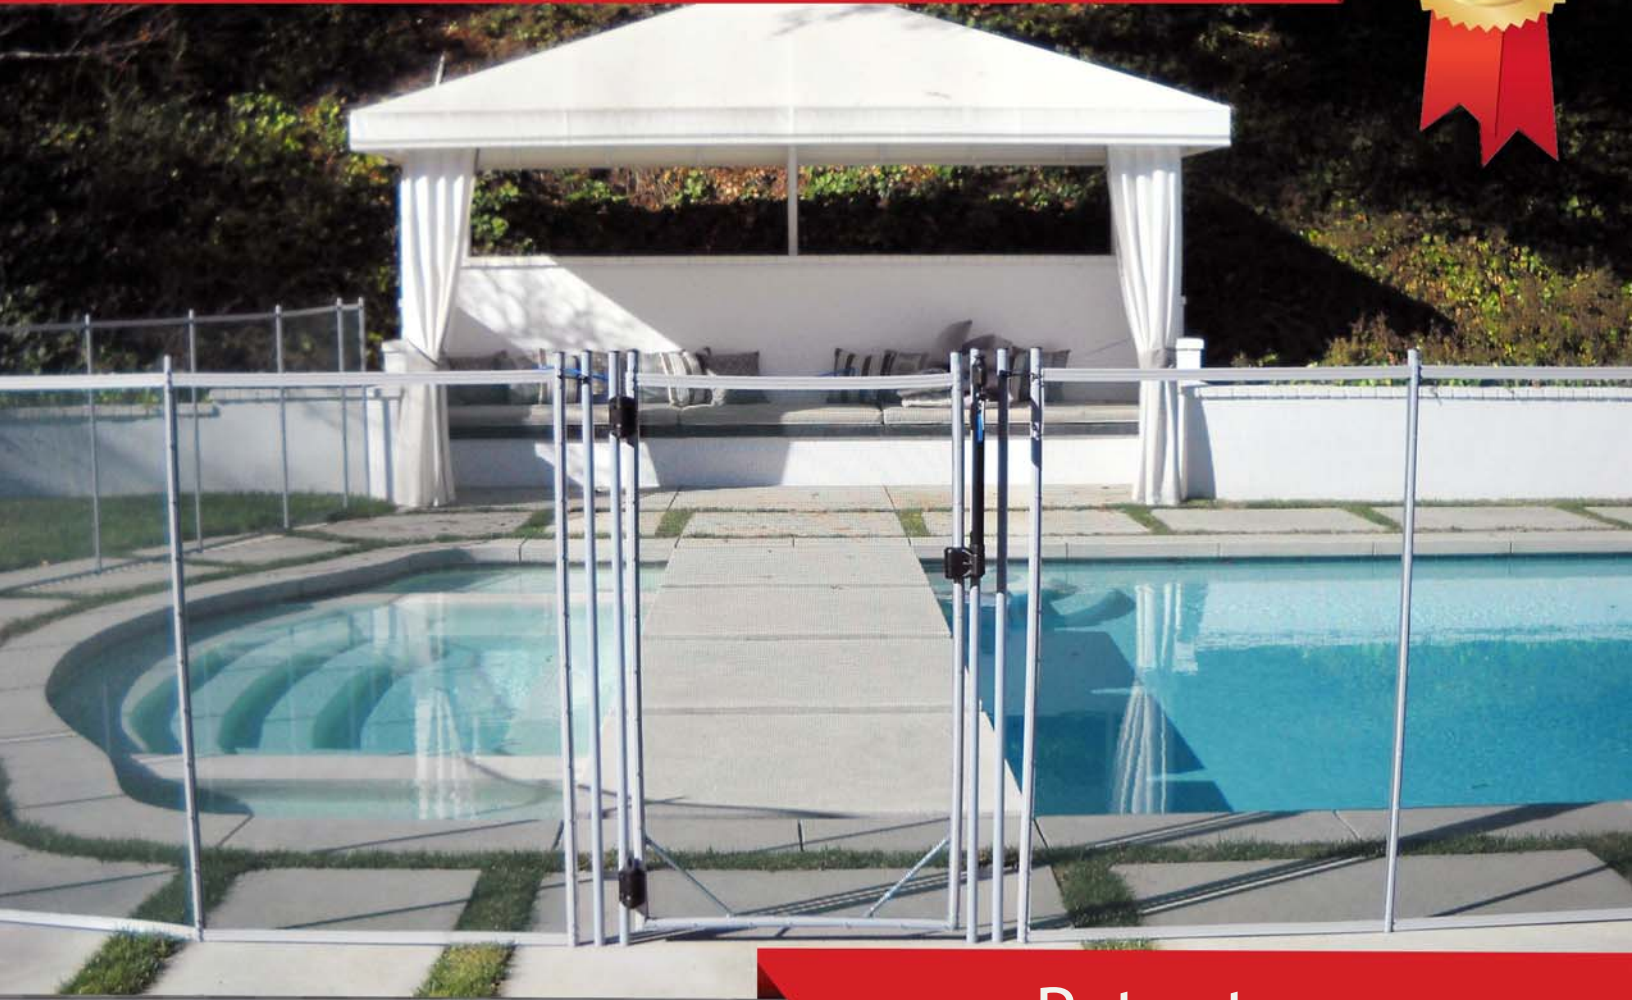

Guardian Pool Fence

Patents

THE SAFEST MESH POOL FENCE

With Self-Closing Pool Gate

If you're looking for the safest mesh pool fence that is also affordable, removable, durable, and customizable, be glad you found Guardian. Our innovative and patented designs, highly skilled installers, and excellent customer service are why Guardian has been the #1 choice in mesh pool fencing for over 20 years.

U.S. PAT#: 5,664,764 1997, September
Patent granted for Removable,
Climb-Resistant, Self-Closing,
Self-Latching, Key Lockable Mesh Gate

U.S. PAT#: 7,334,957 2008, February
Patent granted for Original Pool Fence
System's Locking Deck Sleeve

Our No Holes Pool Fence provides a sturdy base. These bases can be filled with water. Requires no drilling and easy to install.

Original Pool Fence

Our Original Pool Fence Pole requires a 1 1/4" diameter deck hole. This size hole has been the standard used throughout the industry.

PET FENCE

Our specialized reinforced mesh that can withstand the scratching and jumping from a variety of pets. This "Pet Mesh" is also transparent, UV resistant, and wind permeable.

LOCKING DECK SLEEVE