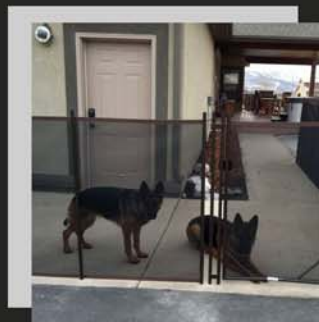

U.S. PAT#: 8,579,262 2013, November
Patent granted for the NO HOLES Pool
Fence System

U.S. PAT# 8,708,316 2014, April
Patent granted for Premier Pool Fence
System's Locking Deck Sleeve

PATENTED GATE

Every Guardian Pool Fence System comes with the option to install our patented mesh gate. We use the best materials and hardware on the market to bring you the highest quality pool gate in the industry.

CLIMB RESISTANT
SELF-CLOSING
SELF-LATCHING
KEY-LOCKABLE

Premier Pool Fence

Guardian's Premier Pool Fence is our strongest system. The World's Safest Pool Fence. With Self-Closing Pool Gate.

No Holes Pool Fence

Our No Holes Pool Fence provides a sturdy base. These bases can be filled with water. Requires no drilling and easy to install.

Original Pool Fence

Our Original Pool Fence Pole requires a 1 1/4" diameter deck hole. This size hole has been the standard used throughout the industry.

PET FENCE

Our specialized reinforced mesh that can withstand the scratching and jumping from a variety of pets. This "Pet Mesh" is also transparent, UV resistant, and wind permeable.

LOCKING DECK SLEEVE